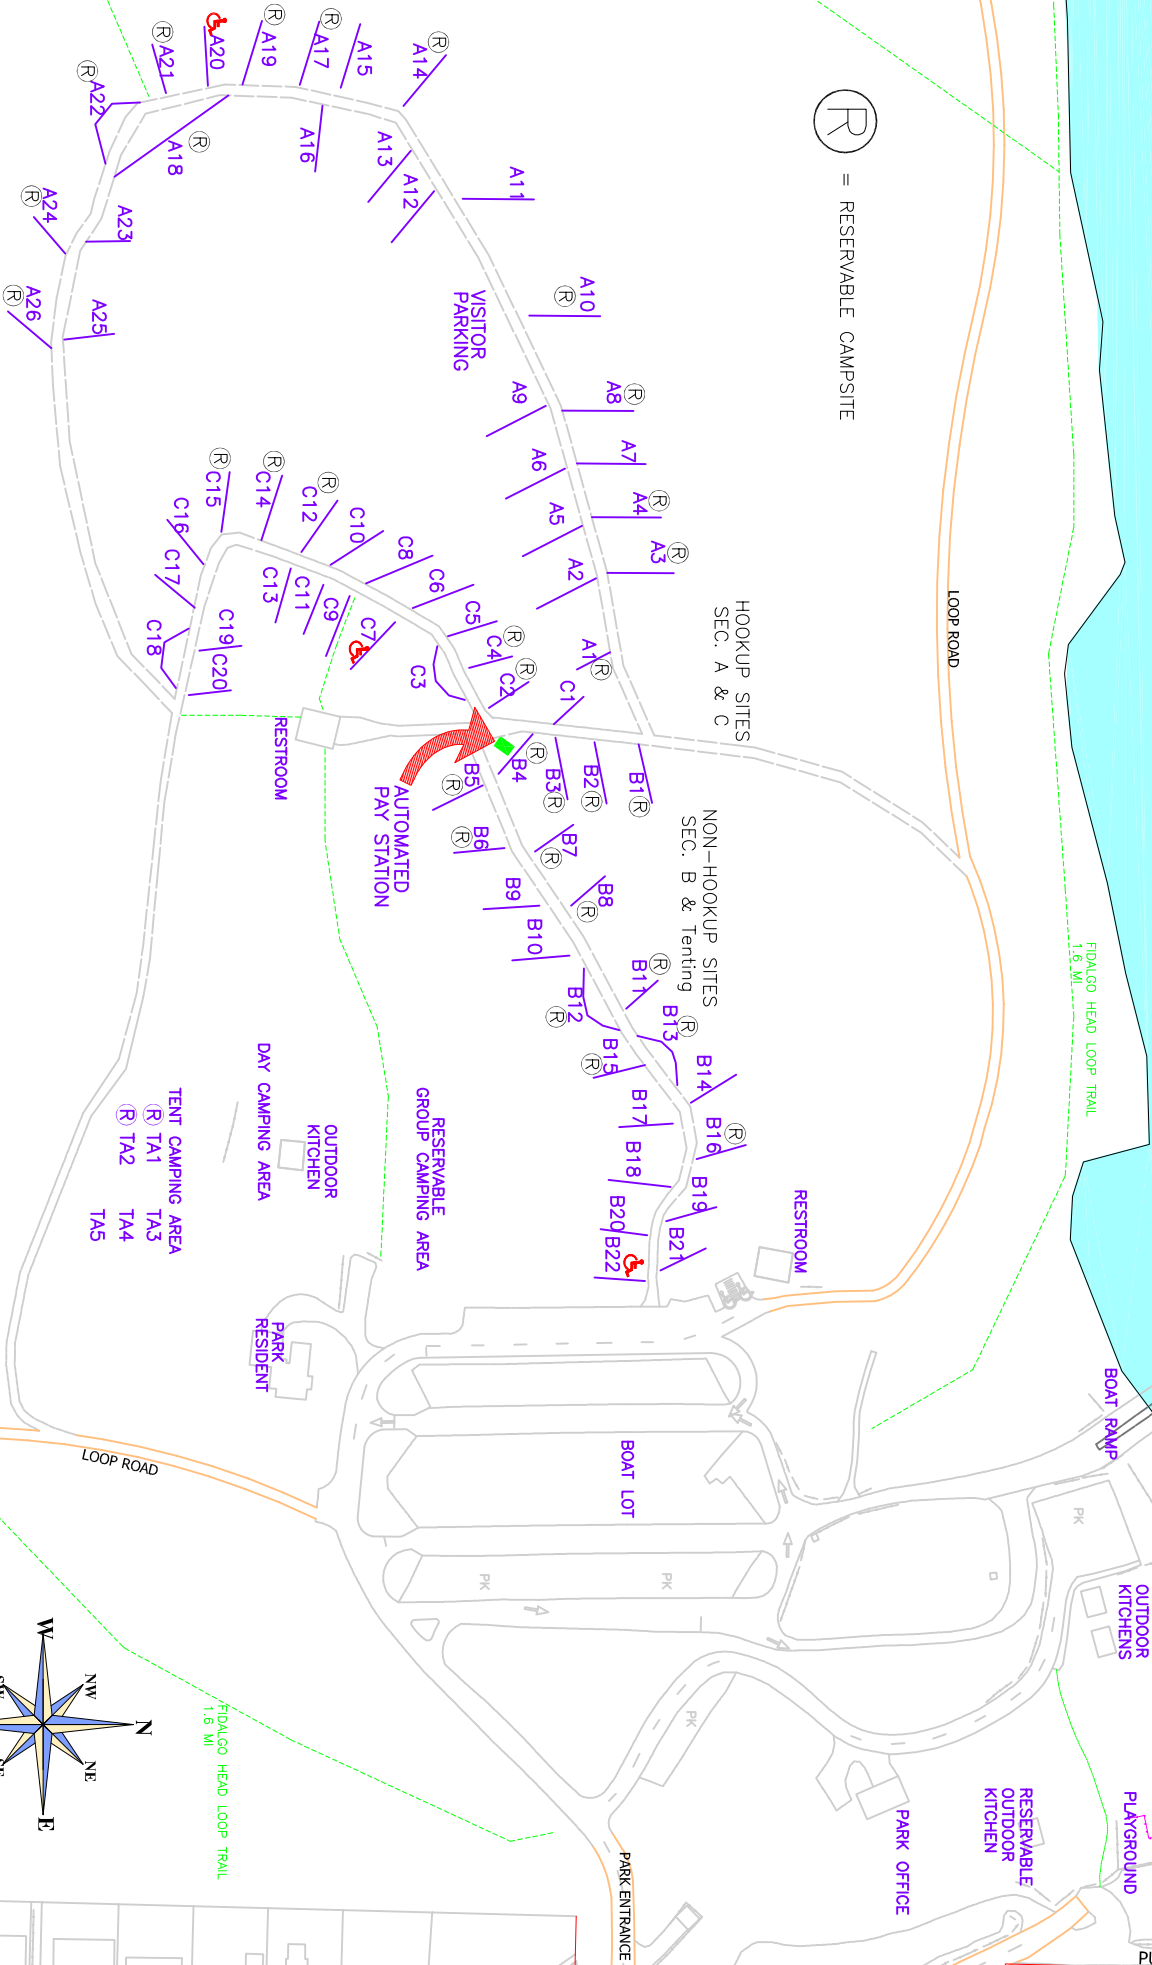

WASHINGTON PARK CAMPING MAP

(R) = RESERVABLE CAMPSITE

N.T.S.